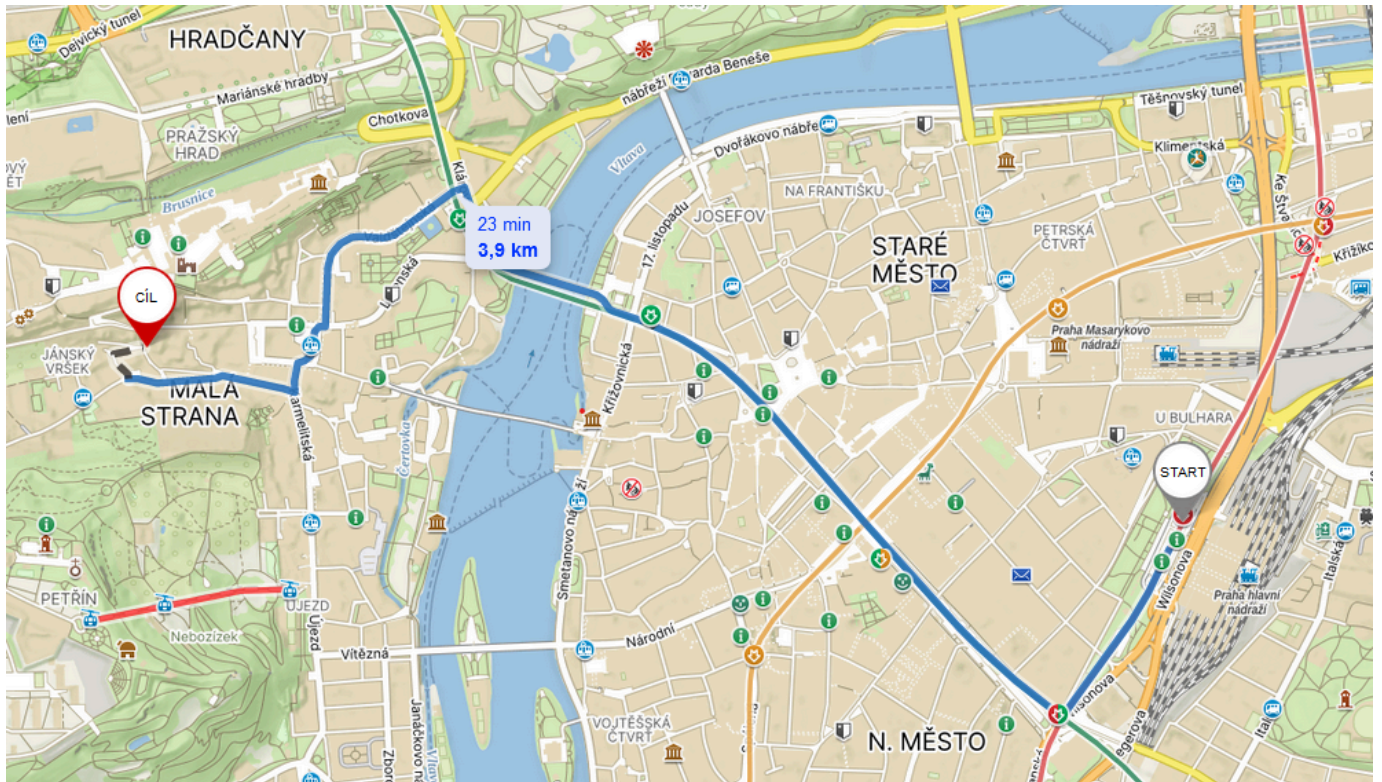

From the airport by public transport

- Take bus 59 to the stop – Nadrazi Veleslavin.
- Take the metro green line A to the Malostranska station, where change to tram 12, 15, 20, 22 or 23 and go to the next tram stop Malostranske namesti.
- After exiting the square, cross the square towards its upper right corner, towards Nerudova street and continue for 400 m, where you will see the stairs to Jansky vrsek street on the left.
- Apartments MOOO by the Castle are located a few steps down at Jansky vrsek 8.

MOOO

BY THE CASTLE

From the Main Station by public transport

- Take the metro red line C to Muzeum, where you change to a green line A.
- Continue by metro green line A to the Malostranská station, where change to tram 12, 15, 20, 22 or 23 and go to the next tram stop Malostranské náměstí.
- After exiting the square, cross the square towards its upper right corner, towards Nerudova street and continue for 400 m, where you will see the stairs to Janský vršek street on the left.
- Apartments MOOO by the Castle are located a few steps down at Janský vršek 8.